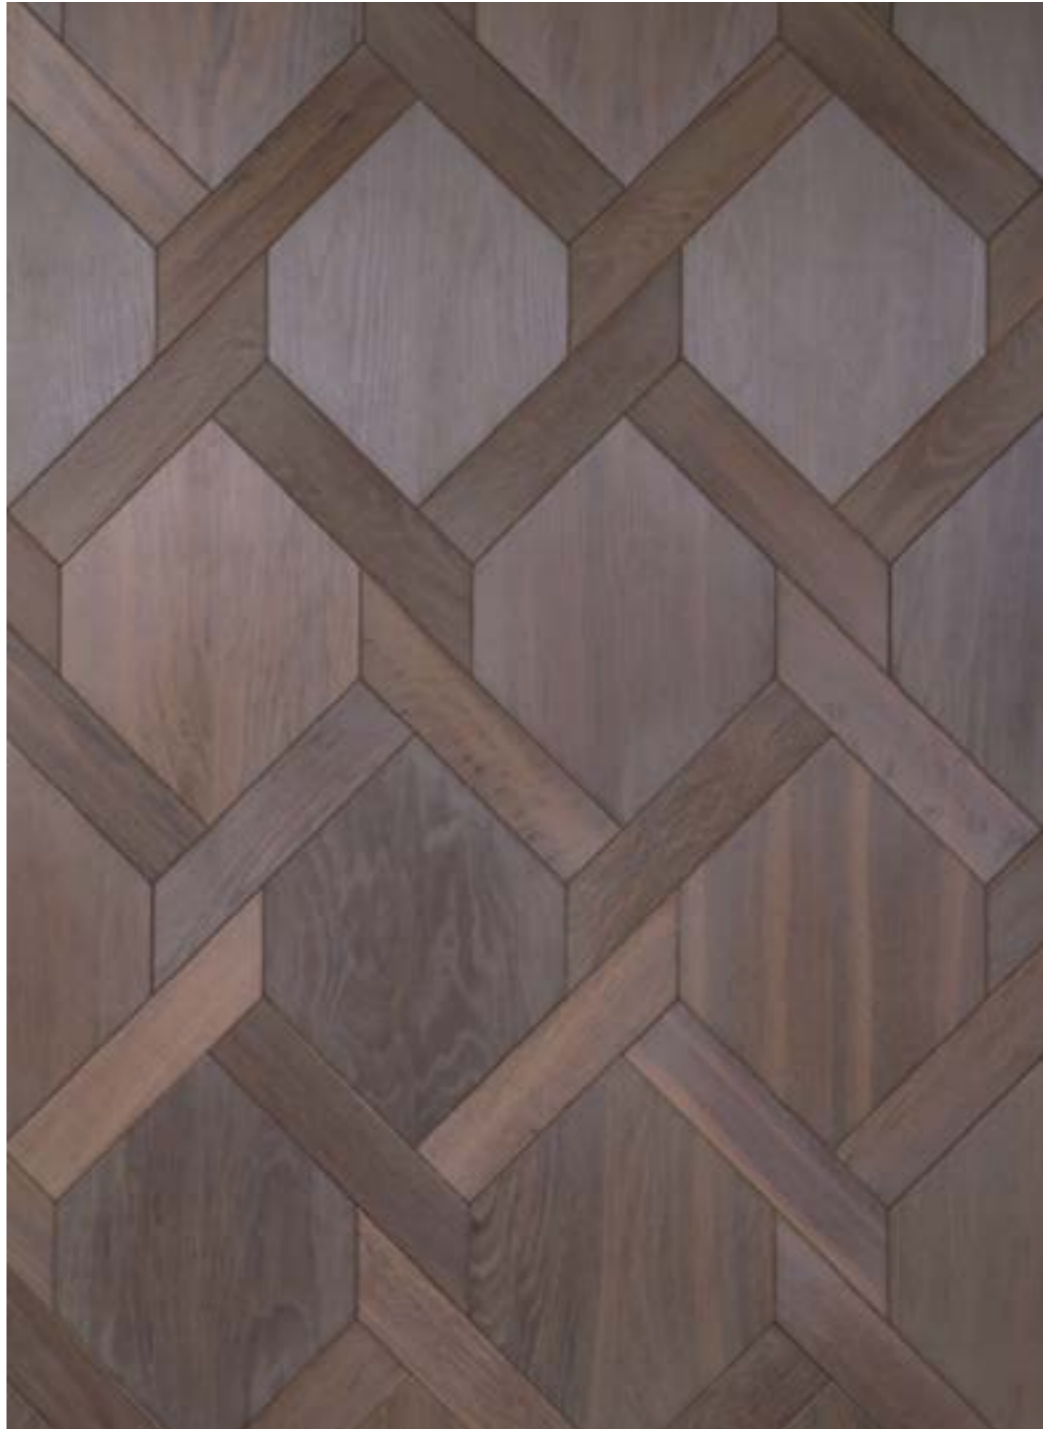

From classical to modern  
**VIELARIS**  
art parquet

[www.vielaris.lt](http://www.vielaris.lt)

Diamond pattern

Mansion waves pattern

Roy pattern

Trio pattern

Hexagon pattern

Kite pattern

Rhombus pattern

Damask pattern

Edinburg pattern

Liechtenstein pattern

Versallies and other patterns

Wall Domino

Wall Globule

Aquiline chevron pattern

---

Chevron pattern

---

60

45

90x520-600  
 100x520-620  
 145x650-900

90x520-600  
 100x520-620  
 145x650-900

---